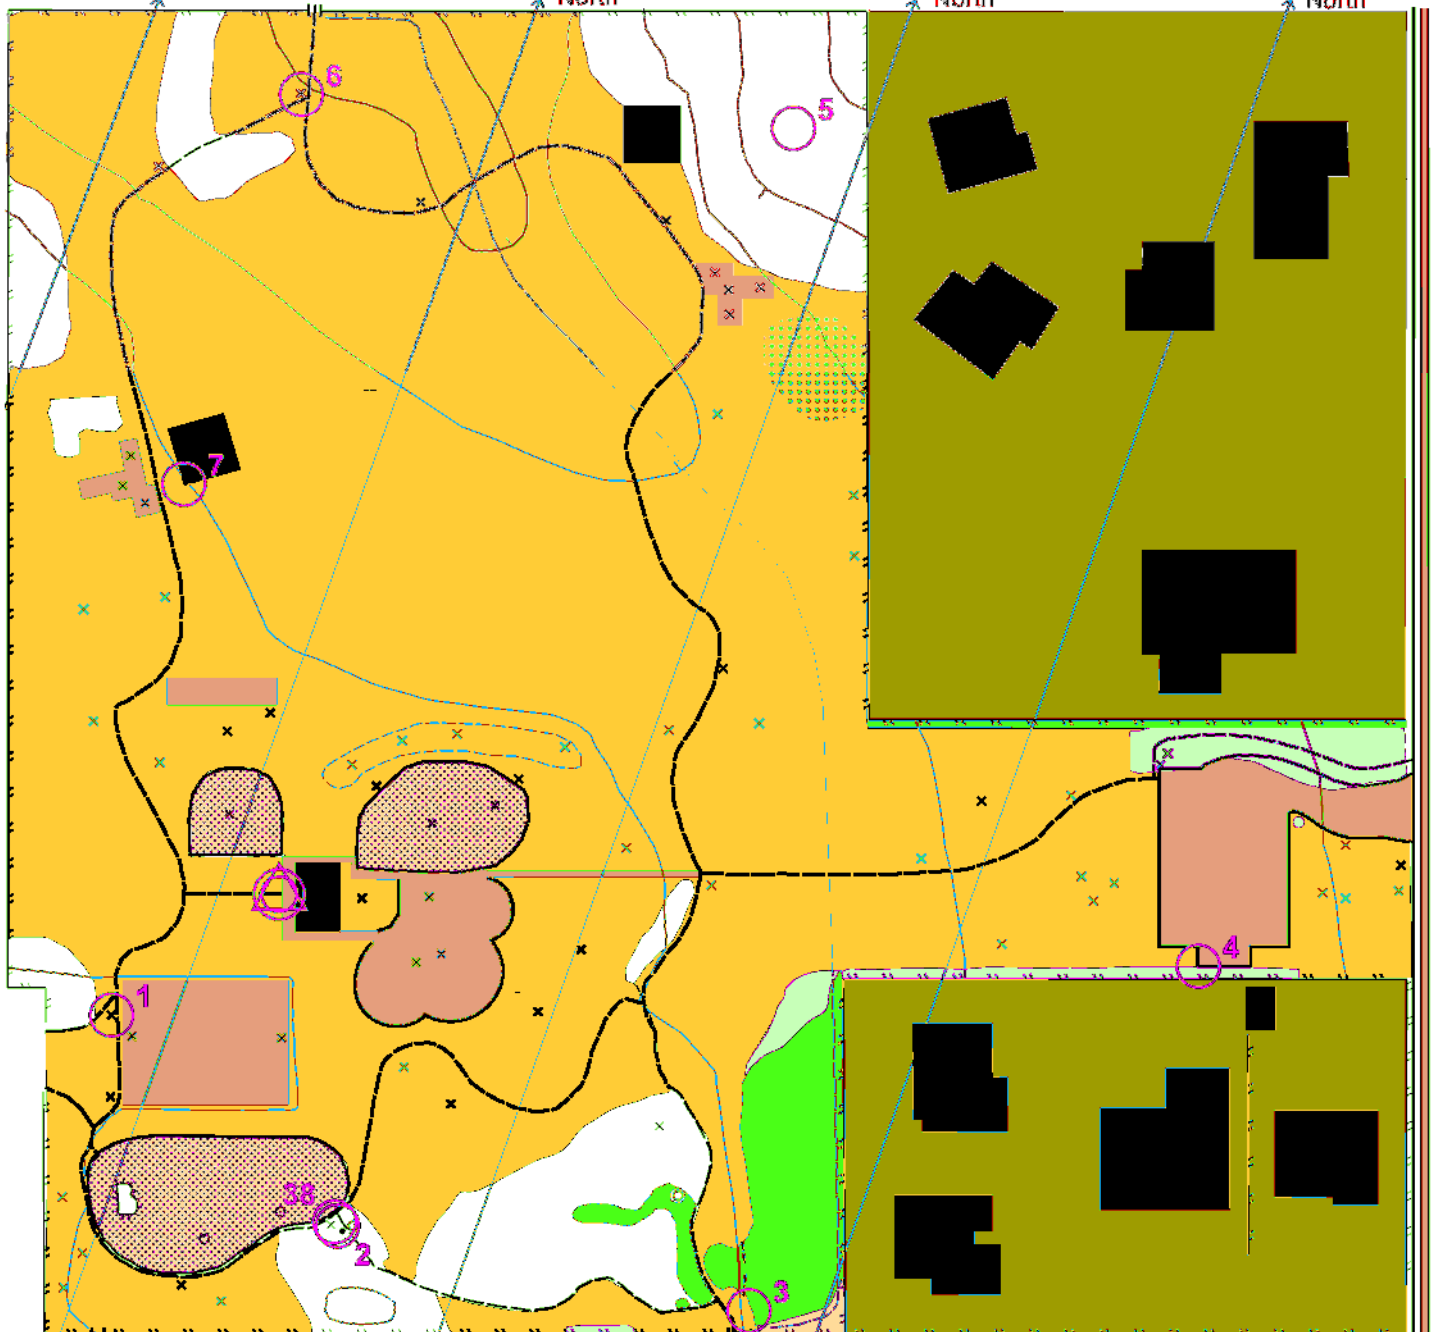

# North Neighborhood Park

Scale 1:1000  
Contours: 1m

Cascade Orienteering Club  
POB 31375, Seattle WA 98103  
www.CascadeOC.org  
Copyright (c) 2008

- |  |                                  |  |                            |
|--|----------------------------------|--|----------------------------|
|  | paved road, paved area           |  | open land, rough open land |
|  | large trail, minor trail         |  | slow/very difficult to run |
|  | index contour, contour           |  | open forest, orchard       |
|  | small hill, form line            |  | wood chips, settlement     |
|  | minor water channel              |  | single tree, stump         |
|  | small boulder, uncrossable fence |  | platform, gate             |
|  | building, passable rock wall     |  | Start/Finish               |
|  | sidewalk, man-made object        |  |                            |

Map Funding and Materials provided by:

Lynnwood Elementary School PFT  
City of Lynnwood Parks and Recreation

Fieldwork & Drafting:  
2007 Jim Siscoel  
Version:09Sept

This map is limited to personal, non-commercial use. If you wish to use this map for a group activity or to resell this map for any purpose, please obtain permission from Cascade Orienteering Club (info@cascadeoc.org). Please follow all applicable land use rules and stay out of the private property and other forbidden areas indicated on this map.

44th Ave SW